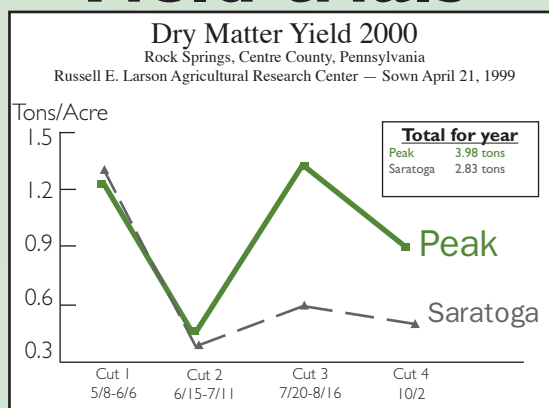

PEAK SMOOTH BROMEGRASS

- Superior vigor
- Winterhardy
- Highly persistent
- Outstanding dry matter yields
- Highly resistant to foliage diseases
- Excellent seed quality
- Quick recovery after cutting
- Highly palatable
- Developed by Cornell University

Achieve higher yields throughout the season with Peak Smooth Bromegrass. Developed by Cornell University, this cool-season hay and pasture forage grass is designed for use in combination with other grasses and legumes.

Developed specifically for persistence and yield, this bromegrass features superior vigor, good winterhardiness, foliage disease resistance and excellent seed quality. Growing 20 to 40 inches tall, Peak Smooth Bromegrass produces higher dry matter yields, recovers quickly after cutting, and is highly palatable to livestock.

Yield trials

Ontario, Canada	
Yield (kg/ha)	
Baylor	Peak
Mean	11,469 12,261

Bromegrass trials	
planted in 1999 in Ithaca, NY	
(Yield - tons/acre at 0% moisture)	
Peak	5.54
York	5.49
Alpha	5.48
Saratoga	5.44
Badger	5.43
Radisson	4.98
LSD	0.44